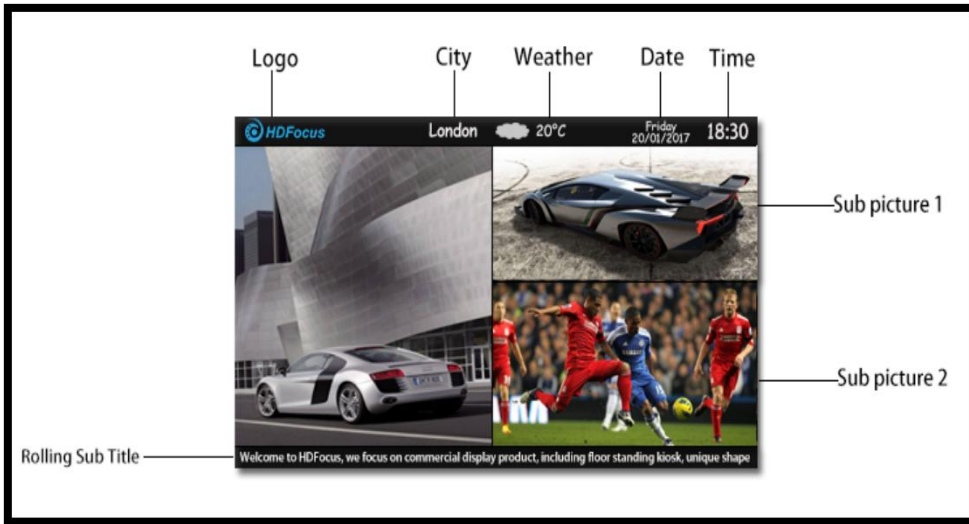

7. Dimension Drawing

8. HD-DS Digital Signage Software

Program Interface Edited by HD-DS AZLD Software

HD-DS Key Features:

- ✘ Easy to operate, user can manage the system anywhere as long as he has internet access;
- ✘ Support online edit program and release program;
- ✘ Support visually make program, can preview the program immediately;
- ✘ Support centrally manage the system, but every terminal will download the program and play locally;
- ✘ Networking based, central control of multiple kiosks;
- ✘ Remotely control, such as restart, volume adjust, system upgrade;