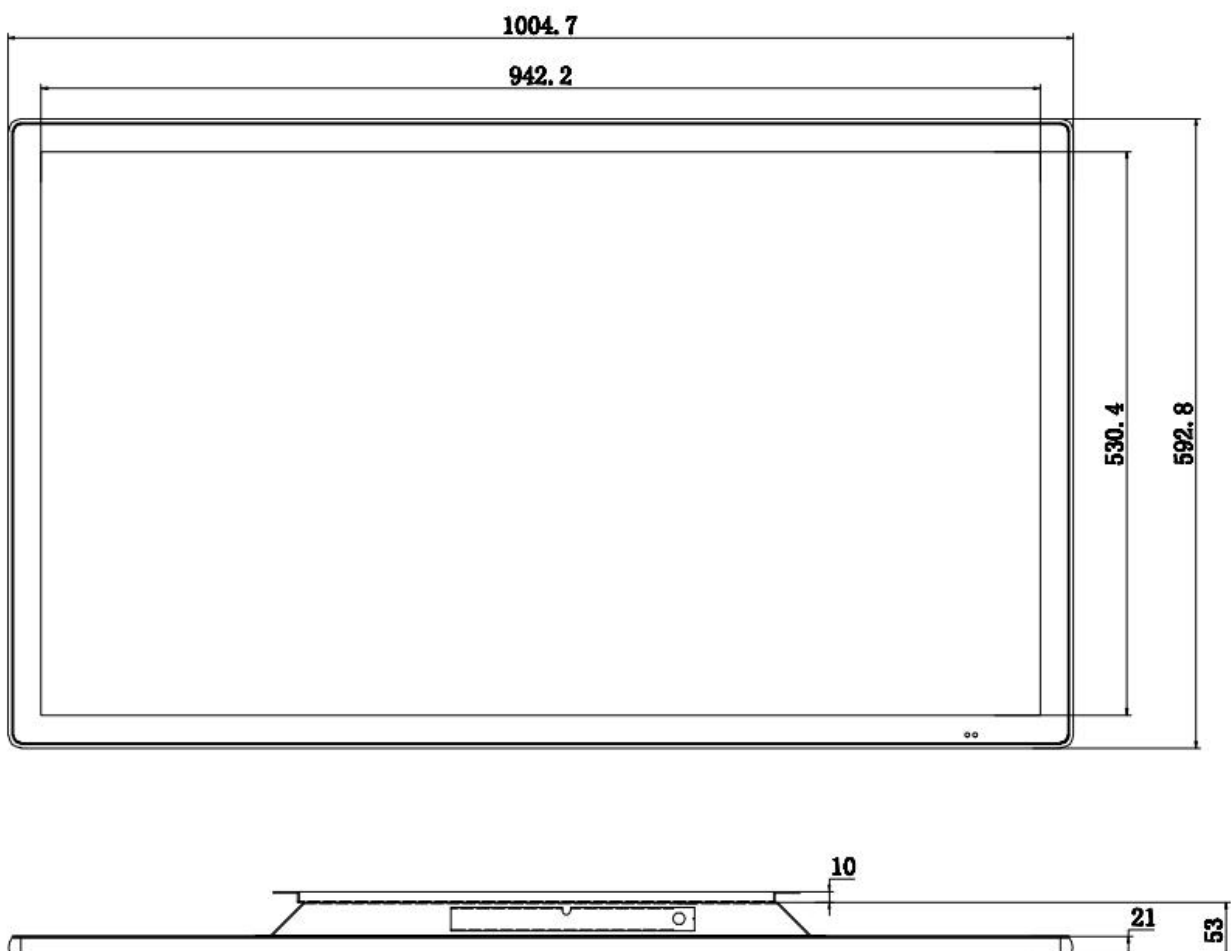

6. Others

Format	PAL, NTSC
Speaker	10W*2
Wall mount rack	Rack*1
Voltage	DC12V/AC100-240V 50/60Hz
Power	≤ 100W
Working Temperature	0— 40 °C
Product Dimension	1004.7*592.8*53mm
Gross Weight	30KG

7. Dimension Drawing