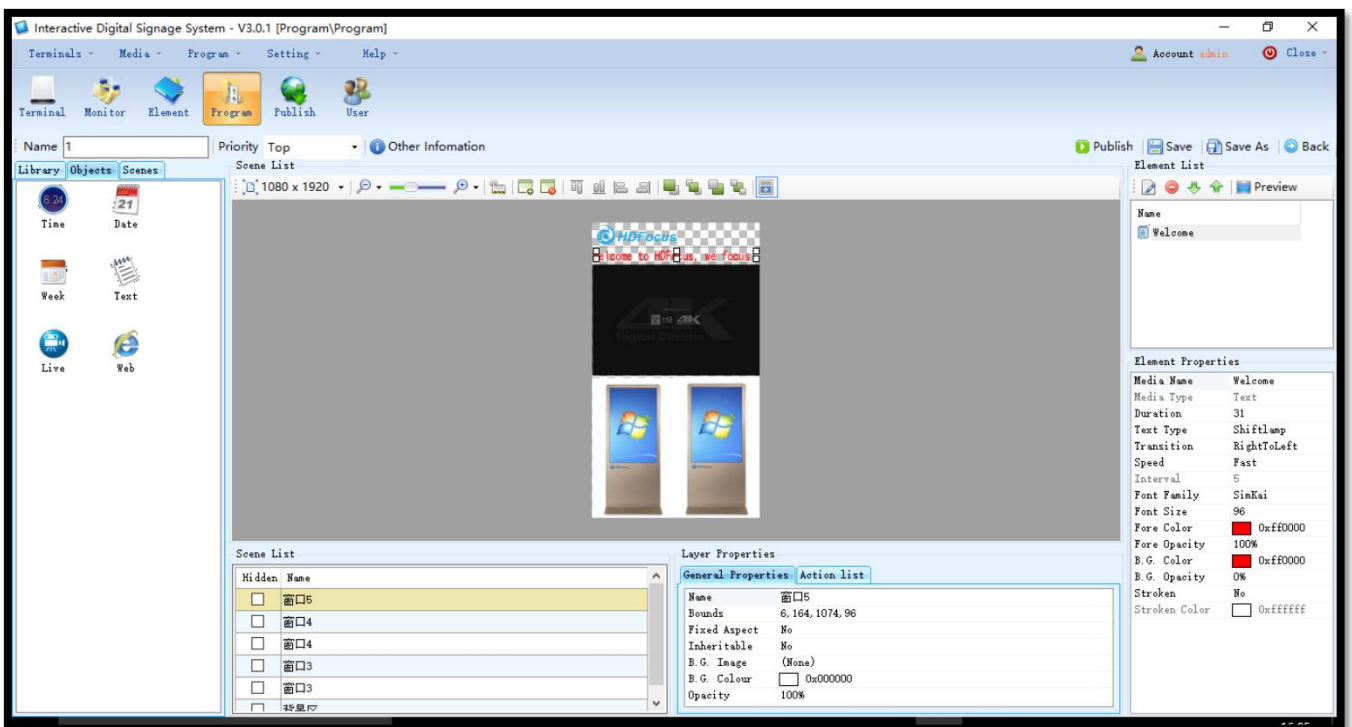

7. Dimension Drawing

8. HD-DS Digital Signage Software

Program Interface Edited by HD-DS AZLD Software

HD-DS Key Features:

- ✘ Easy to operate, user can manage the system anywhere as long as he has internet access;
- ✘ Support online edit program and release program;
- ✘ Support visually make program, can preview the program immediately;
- ✘ Support centrally manage the system, but every terminal will download the program and play locally;
- ✘ Networking based, central control of multiple kiosks;
- ✘ Remotely control, such as restart, volume adjust, system upgrade;